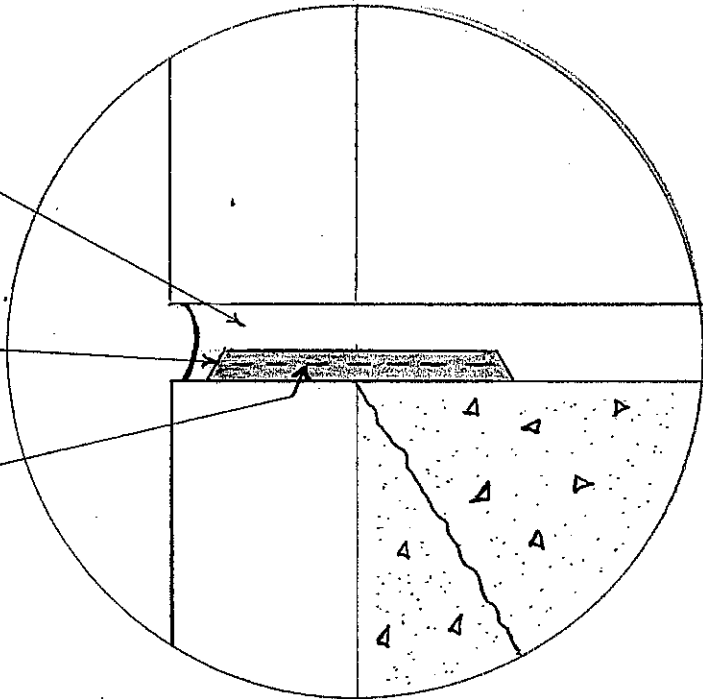

Brick mortar bed

Alterm Cementitious
Parge to cover reinforcing
tape. 4mm

Alkali resistant glass
joining tape. 55mm

ALTERM PHYSICAL
TERMITE BARRIER
KNOCK-OUT BLOCK
SHEET-1